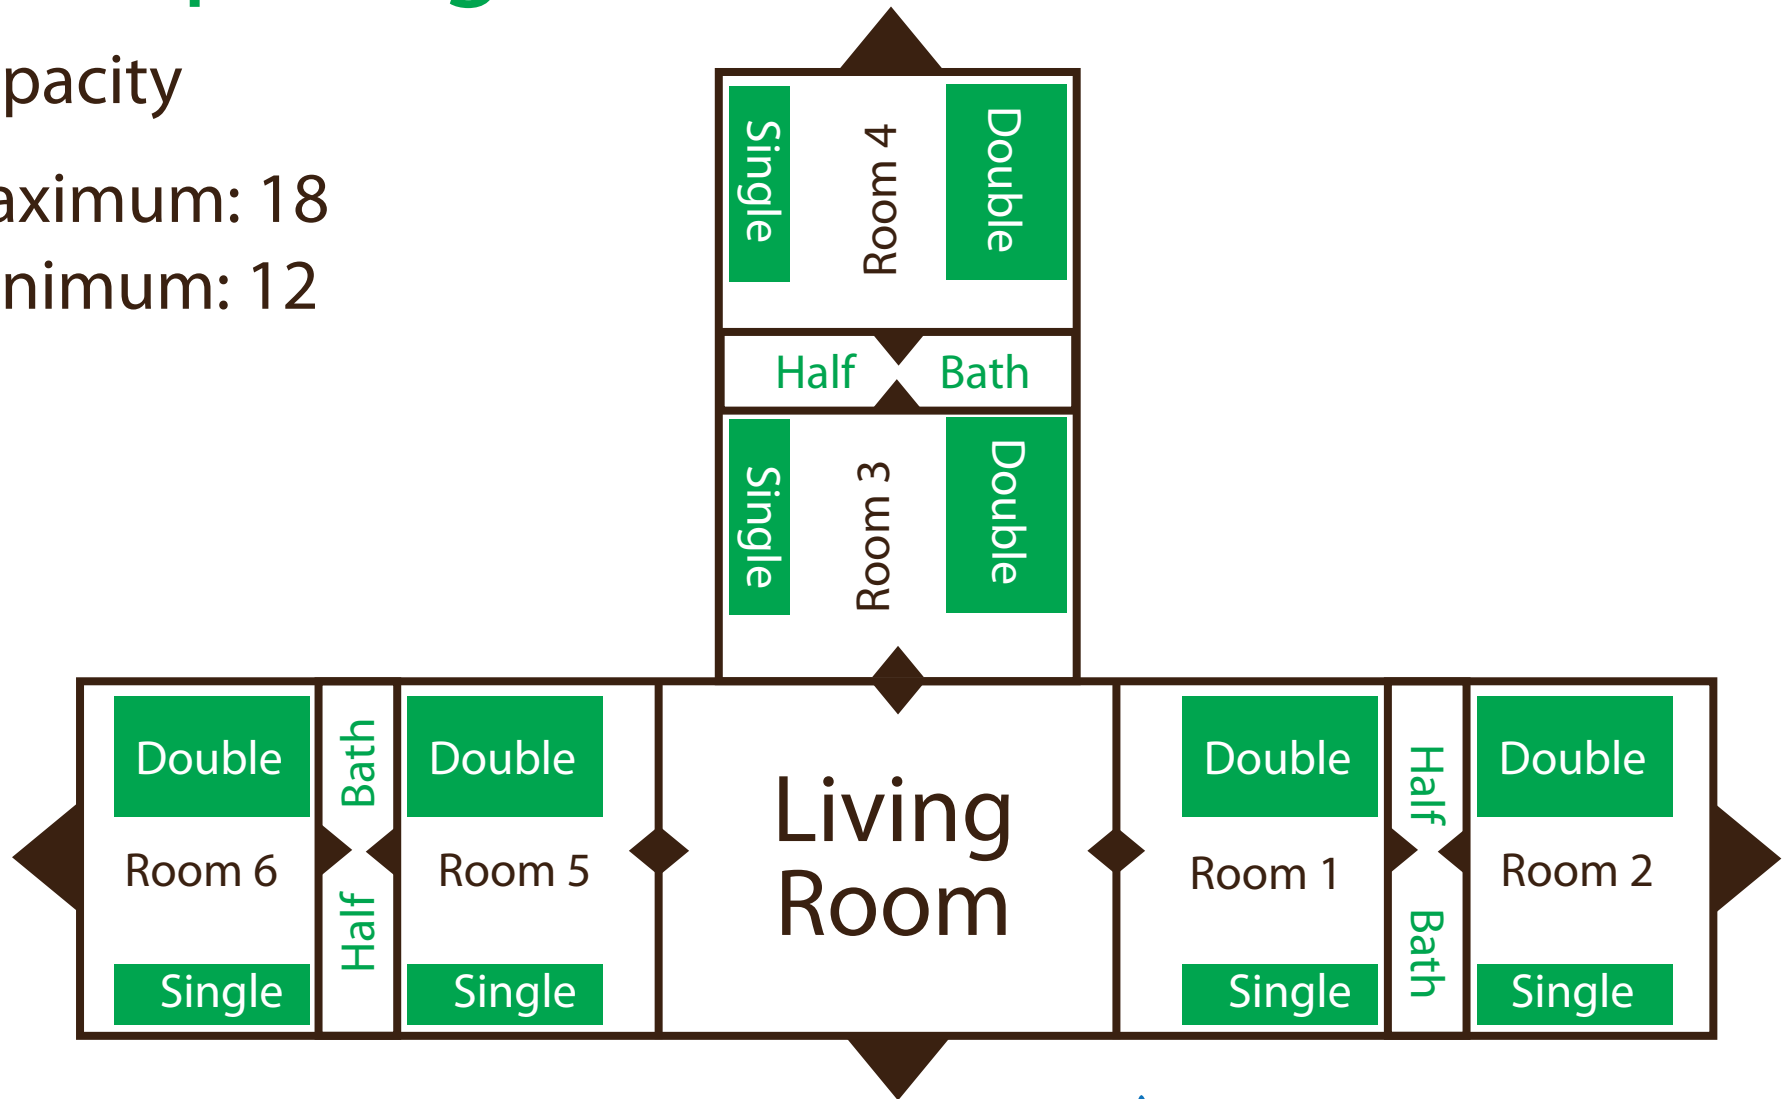

# Hilltop Lodge

Capacity

Maximum: 18

Minimum: 12

Christian Renewal Center